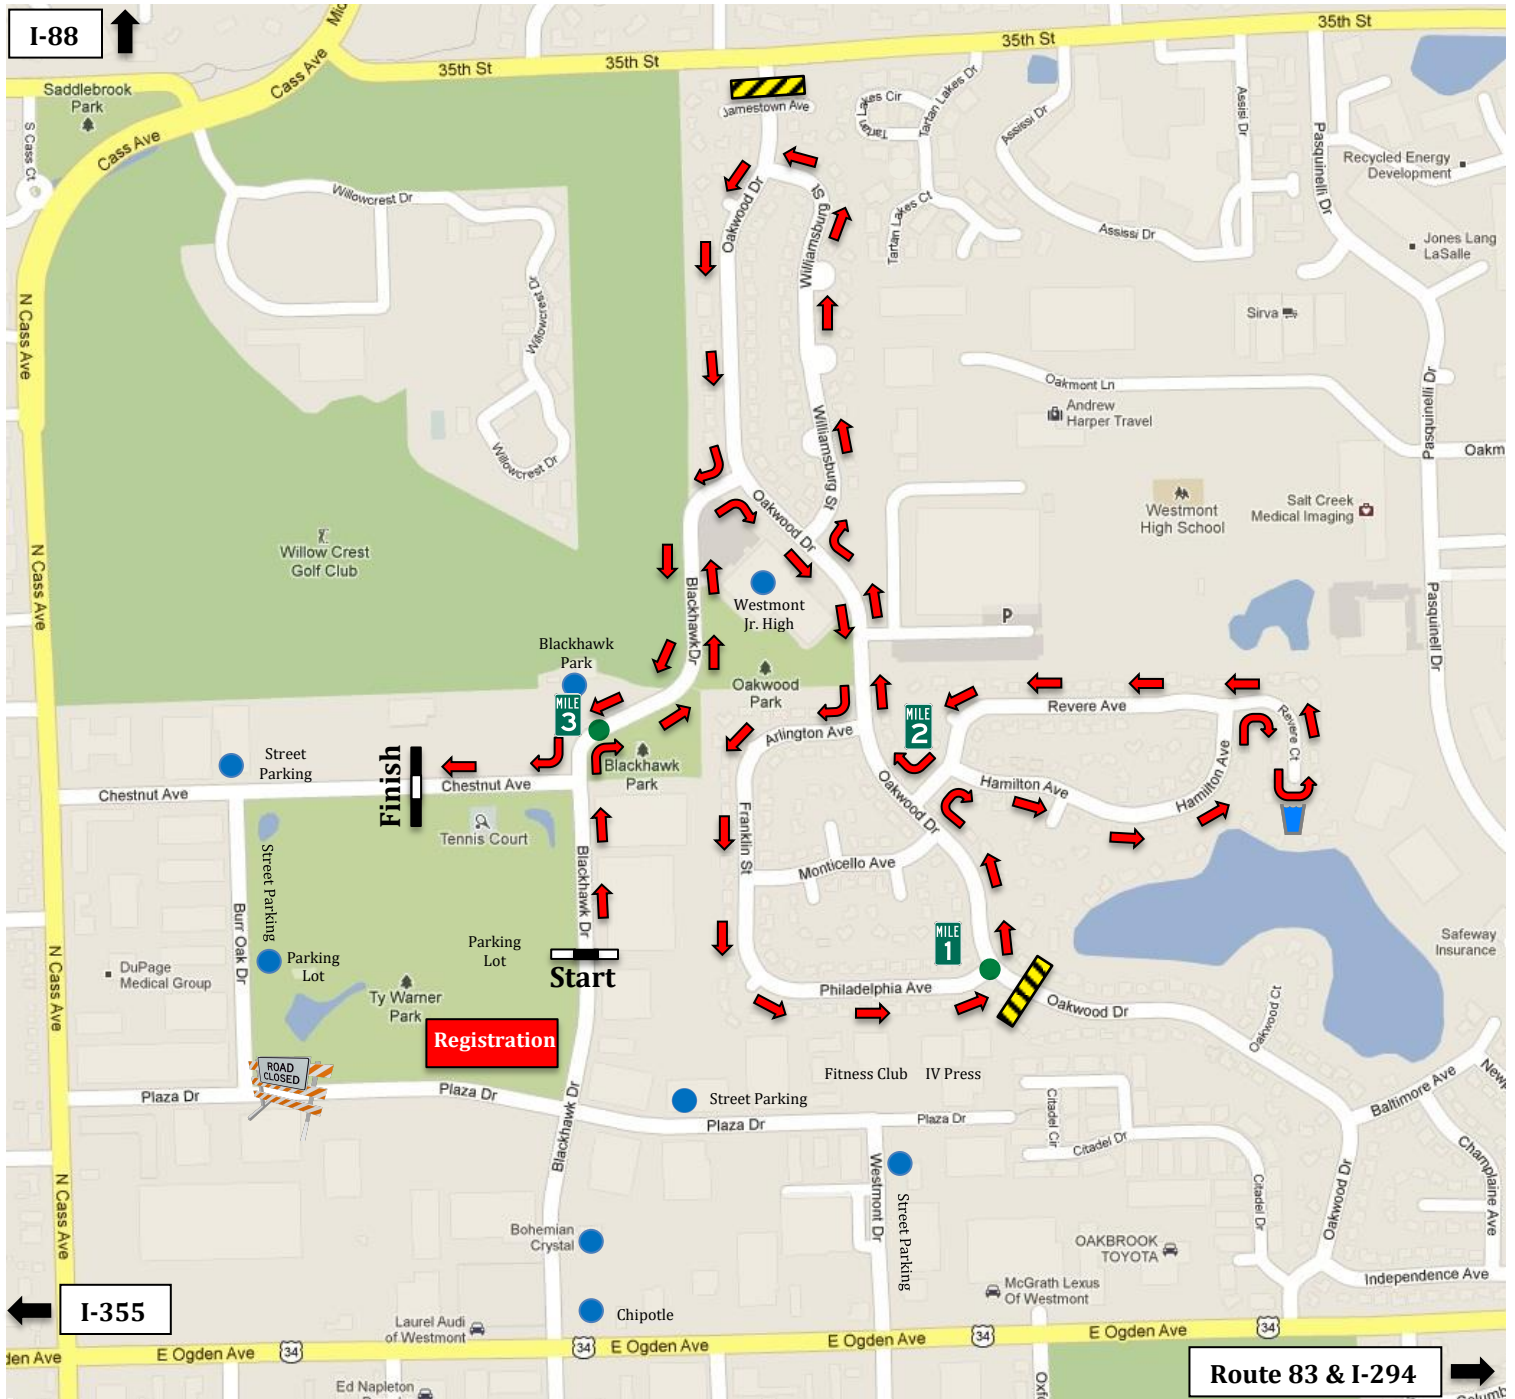

Race to the Flag 5k

- = Parking
- = Road Closure 7:30 a.m. – 9:00 a.m.
- = Mile Markers
- ▤ = Water Station & Halfway Point

From North – Take I-355, I-294 or Route 83 south to Ogden Ave. For Route 83 and I-294, go west on Ogden Ave. and for I-355 go east on Ogden Ave. Turn north on Blackhawk Drive and follow the signs.

From West – Take I-88 east to Cass Ave./Midwest Rd. Go south on Cass Ave./Midwest Rd. to Ogden Ave. turn left to Blackhawk Drive. Turn north on Blackhawk Drive and follow the signs.

From East – Take I-88 west to Route 83. Go south on Route 83 to Ogden Ave. Go west on Ogden Ave. to Blackhawk Drive. Turn north on Blackhawk Drive and follow the signs.

From South – Take I-355, I-294 or Route 83 North to Ogden Ave. For Route 83 and I-294, go west and for I-355 go east. Turn North on Blackhawk Drive and follow the signs.