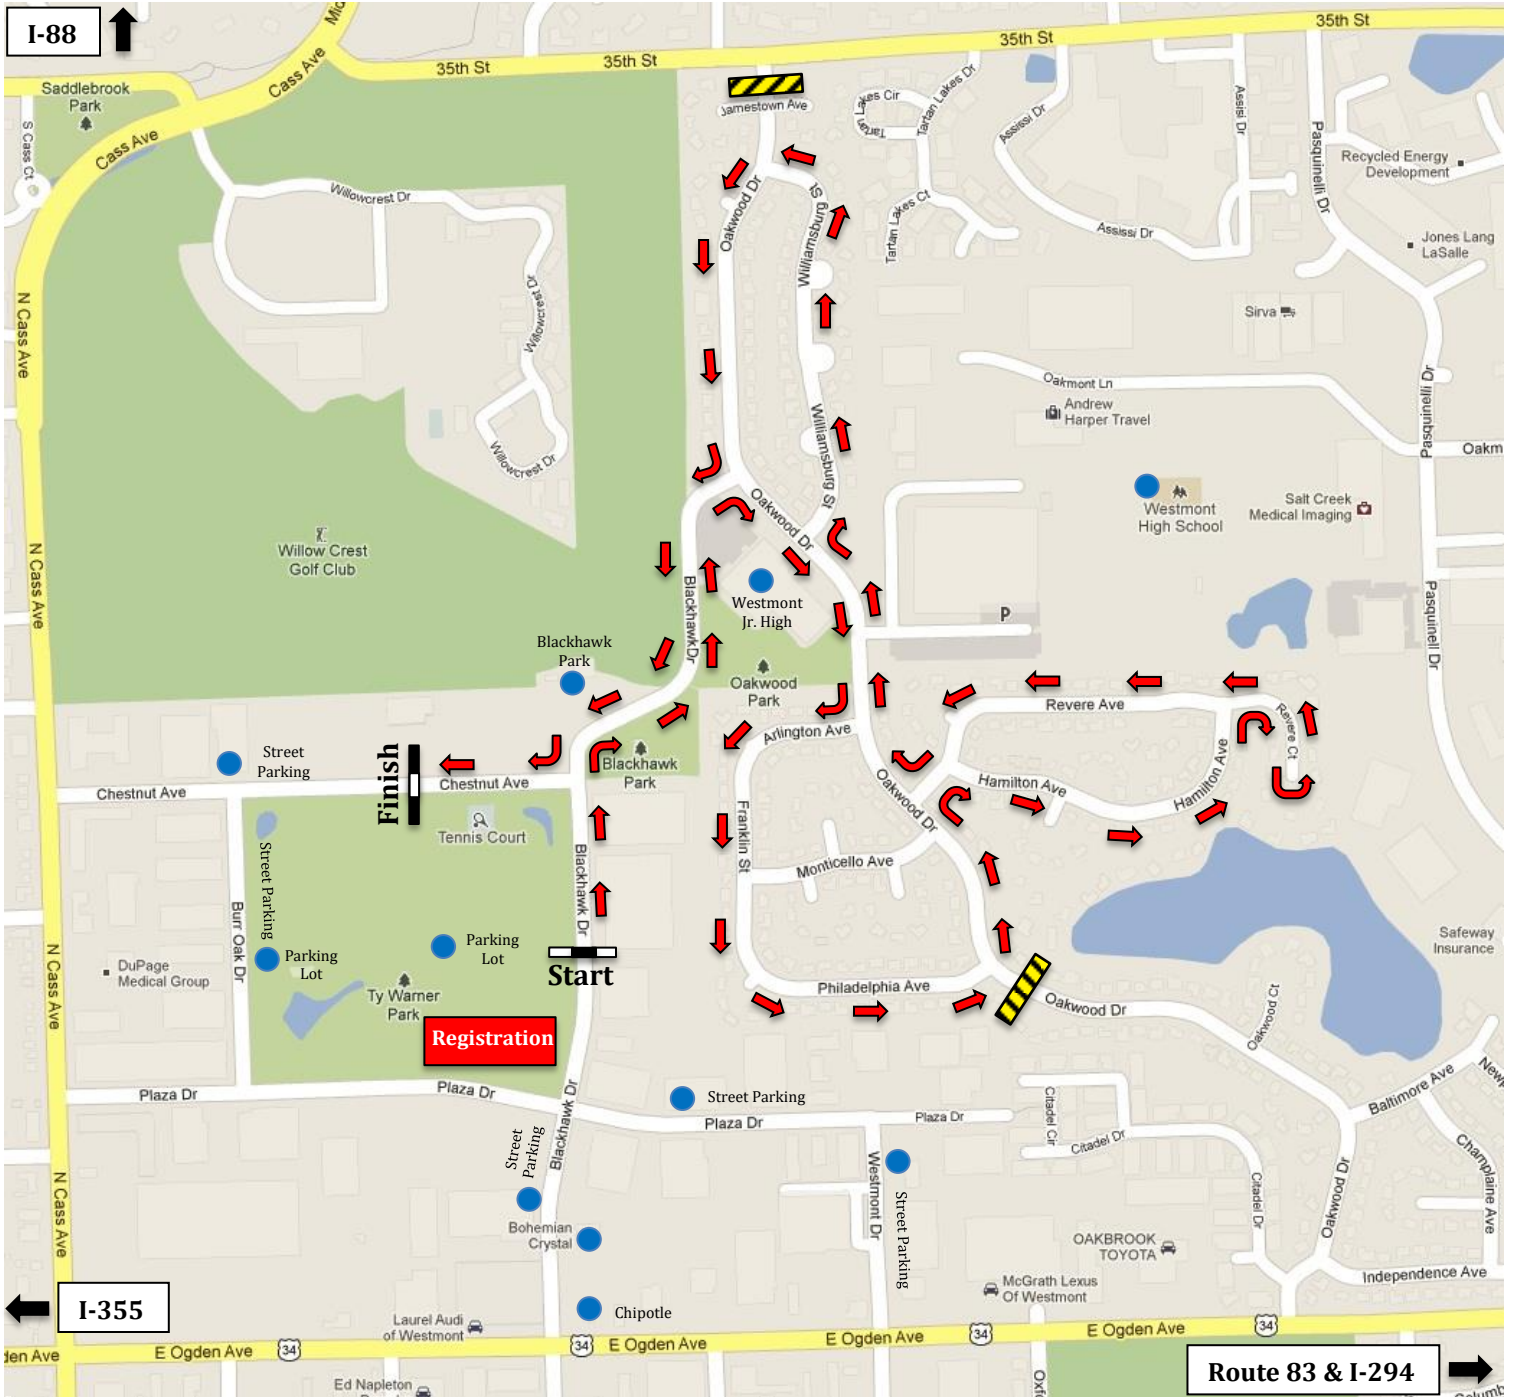

Race to the Flag 5k

● = Parking  = Road Closure 7:30 a.m. – 9:00 a.m.

From North – Take I-355, I-294 or Route 83 south to Ogden Ave. For Route 83 and I-294, go west on Ogden Ave. and for I-355 go east on Ogden Ave. Turn north on Blackhawk Drive and follow the signs.

From West – Take I-88 east to Cass Ave./Midwest Rd. Go south on Cass Ave./Midwest Rd. to Ogden Ave. turn left to Blackhawk Drive. Turn north on Blackhawk Drive and follow the signs.

From East – Take I-88 west to Route 83. Go south on Route 83 to Ogden Ave. Go west on Ogden Ave. to Blackhawk Drive. Turn north on Blackhawk Drive and follow the signs.

From South – Take I-355, I-294 or Route 83 North to Ogden Ave. For Route 83 and I-294, go west and for I-355 go east. Turn North on Blackhawk Drive and follow the signs.